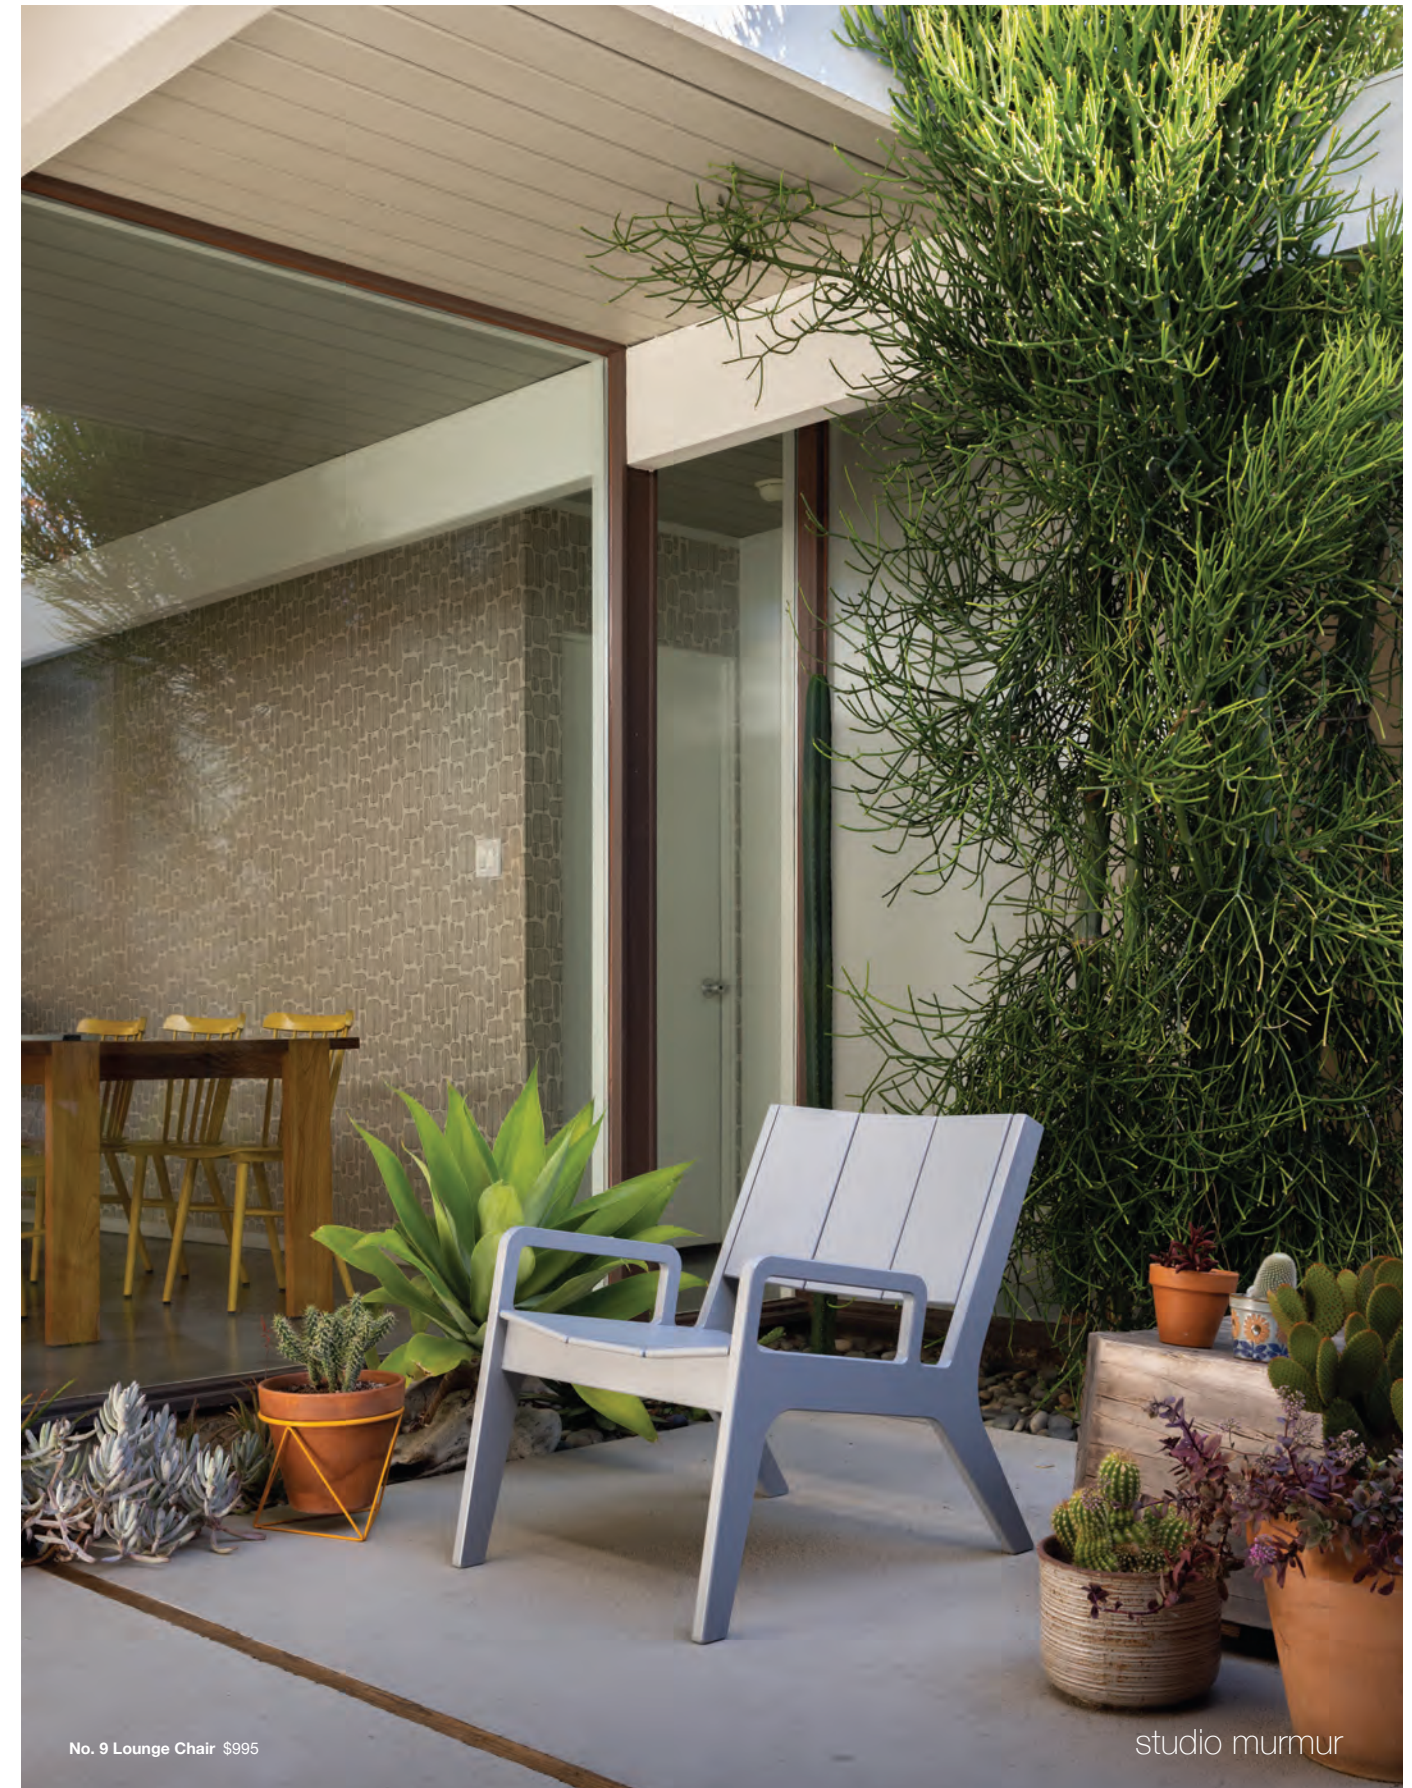

a. salmela architect

b. pfeiffer lab

c. ralph rapson

d. brendan ravenhill studio

No. 9 Lounge Chair \$995

studio murmur

a. Taavi Chair \$695 | Gladys Chair \$995 | b. Racer Lounge Chair \$795  
c. Rapson Rocking Chair \$1,695 | d. Deck Chair \$995